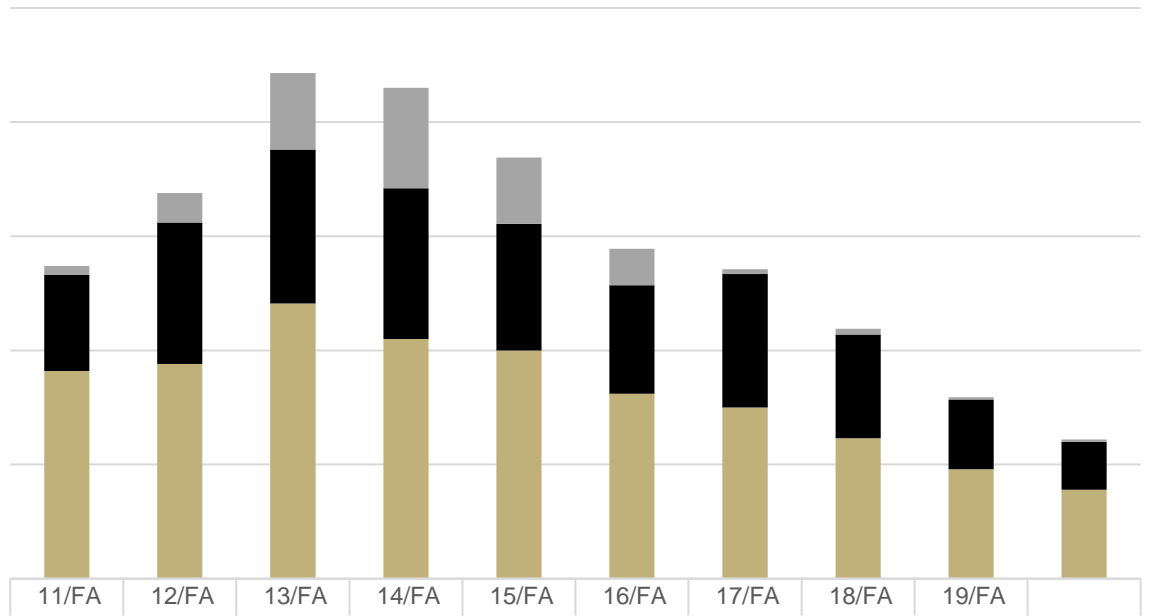

Nebraska Wesleyan University Headcounts 11/FA to 20/FA

Headcount by Student Type, 11/FA to

Adult Undergraduate Headcount by Location, 11/FA to 20/FA

Graduate Headcount by Location, 11/FA to 20/FA